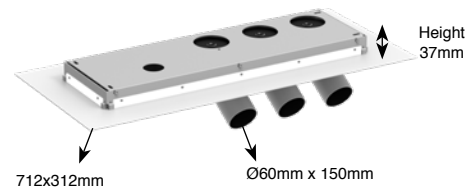

Tektus 60 3-Way Rectangle

Technical Datasheet

General	
Type	Ceiling Mounted Luminaire
Material	Aluminium + Steel
Lamp Type	COB LED
Adjustable	Yes (60°/359°)
Dimmable	Yes
Cooling	Passive
Energy Class	A++
Weight	n.a.
Photobiol. Safety	RG1
Class	class I

IP20 960°C LED

Mounting on horizontal ceilings only

Features:

High efficiency LED luminaire, equipped with a Citizen COB LED.
High quality components.
Various colors available.

Specifications

Art. nr.	Lightsource INCLUDED	CCT - CRI	Light output* LED / System	Efficacy**/ LED / System	Power** LED / System (current)	Power supply INCLUDED	SDCM
1080.AA.24.927.XX	(3x) Citizen CLU038J LED	2700K - Ra90	(3x) 1517lm / 995lm	134lm/W / 77lm/W	(3x) 11.3W / 13.0W (350mA)	Non dimmable driver	3
1080.AA.24.930.XX	(3x) Citizen CLU038J LED	3000K - Ra90	(3x) 1577lm / 1035lm	140lm/W / 80lm/W	(3x) 11.3W / 13.0W (350mA)	Non dimmable driver	3
1080.AA.24.940.XX	(3x) Citizen CLU038J LED	4000K - Ra90	(3x) 1601lm / 1050lm	142lm/W / 81lm/W	(3x) 11.3W / 13.0W (350mA)	Non dimmable driver	3
1080.AA.26.927.XX	(3x) Citizen CLU038J LED	2700K - Ra90	(3x) 1517lm / 995lm	134lm/W / 77lm/W	(3x) 11.3W / 13.0W (350mA)	Touch & DALI dim. driver	3
1080.AA.26.930.XX	(3x) Citizen CLU038J LED	3000K - Ra90	(3x) 1577lm / 1035lm	140lm/W / 80lm/W	(3x) 11.3W / 13.0W (350mA)	Touch & DALI dim. driver	3
1080.AA.26.940.XX	(3x) Citizen CLU038J LED	4000K - Ra90	(3x) 1601lm / 1050lm	142lm/W / 81lm/W	(3x) 11.3W / 13.0W (350mA)	Touch & DALI dim. driver	3
1080.AA.27.927.XX	(3x) Citizen CLU038J LED	2700K - Ra90	(3x) 1517lm / 995lm	134lm/W / 77lm/W	(3x) 11.3W / 13.0W (350mA)	Mains dimmable driver	3
1080.AA.27.930.XX	(3x) Citizen CLU038J LED	3000K - Ra90	(3x) 1577lm / 1035lm	140lm/W / 80lm/W	(3x) 11.3W / 13.0W (350mA)	Mains dimmable driver	3
1080.AA.27.940.XX	(3x) Citizen CLU038J LED	4000K - Ra90	(3x) 1601lm / 1050lm	142lm/W / 81lm/W	(3x) 11.3W / 13.0W (350mA)	Mains dimmable driver	3