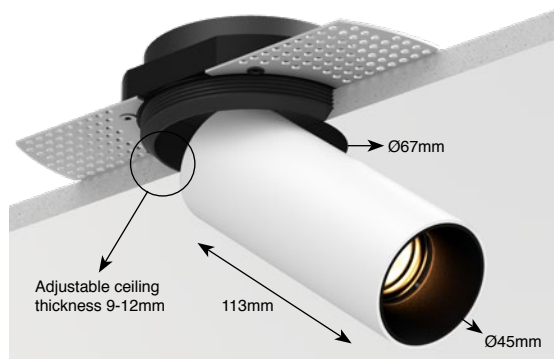

Tektus Trimless

Type	Spot-/Downlight
Mounting	Trimless
Material	Aluminium
Adjustable	Yes (60°/359°)
El. class / IP	Class III / IP20
El. class driver	Class II
Warranty:	see p.348

Tektus 45: Bridgelux Vero 10 LED (350mA)

CCT	2700K / 3000K / 4000K
CRI	Ra90 (Ra80 on request)
SDCM	3
Luminous Flux LED	2700K - Ra90: 1100lm (124lm/W) 3000K - Ra90: 1156lm (130lm/W) 4000K - Ra90: 1172lm (132lm/W)
Luminous Flux System	2700K - Ra90: 772lm (76lm/W) 3000K - Ra90: 811lm (80lm/W) 4000K - Ra90: 822lm (81lm/W)
Beam angle	29° / 40° / 51°
LED Power	8.9W / 350mA (excl. driver)
System Power	10.2W / 350mA (incl. driver)
Forward voltage	23V (min.) - 25.5V (typ.) - 28V (max.)

Tektus 45: Bridgelux Dim-to-warm LED (more info see p.330)

CCT	Dim-to-warm 1800-3000K
CRI	Ra90
Luminous Flux LED	LED: 860lm - System: 603lm
LED Power	8.2W / 250mA (excl. driver)
System Power	9.4W / 250mA (incl. driver)

Standard (False ceilings): 89mm
Concrete ceilings: 92mm

Trimless gypkit included
Build-in depth min. 150mm

Trimless mounting in horizontal ceilings only!

Driver:
- Included in article number and included in price
- External/Remote installation

Data sheets and wiring guide: see website
Driver information: see p.334-335

On Request

Tektus 45 LED with CRI Ra97
Tektus 45 with Class A LED

Air circulation notice:

Do not topload with insulation materials