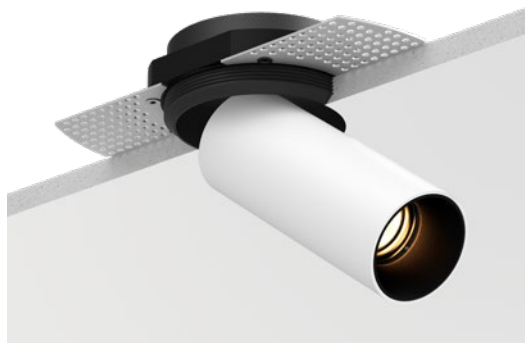

Tektus 45 Trimless

For false ceilings (plasterboard)

PRICES INCL. DRIVERS

Non dim - Driver 490.24.16 incl.
2700K - Ra90 - 10.2W - 772lm 1262.AA.24.927.XX
3000K - Ra90 - 10.2W - 811lm 1262.AA.24.930.XX
4000K - Ra90 - 10.2W - 822lm 1262.AA.24.940.XX

1-10V dim & Push dim - Driver 490.25.20 incl.
2700K - Ra90 - 10.2W - 772lm 1262.AA.25.927.XX
3000K - Ra90 - 10.2W - 811lm 1262.AA.25.930.XX
4000K - Ra90 - 10.2W - 822lm 1262.AA.25.940.XX

DALI dim - Driver 490.26.20 incl.
2700K - Ra90 - 10.2W - 772lm 1262.AA.26.927.XX
3000K - Ra90 - 10.2W - 811lm 1262.AA.26.930.XX
4000K - Ra90 - 10.2W - 822lm 1262.AA.26.940.XX
Dim-to-warm - 9.4W - 603lm 1262.AA.26.DTW.XX

Mains dim - Driver 490.27.20 (standard) or 497.27.20 (dim-to-warm) incl.
2700K - Ra90 - 10.2W - 772lm 1262.AA.27.927.XX
3000K - Ra90 - 10.2W - 811lm 1262.AA.27.930.XX
4000K - Ra90 - 10.2W - 822lm 1262.AA.27.940.XX
Dim-to-warm - 9.4W - 603lm 1262.AA.27.DTW.XX