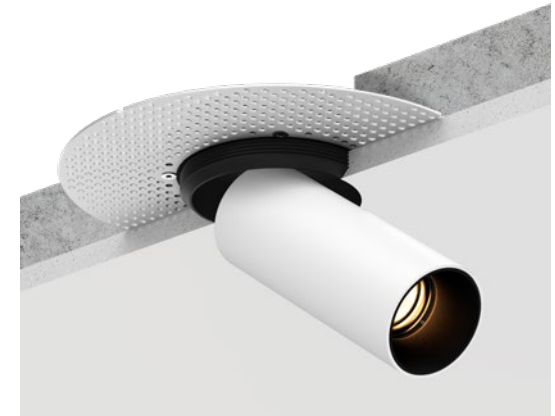

Tektus 45 Trimless

For concrete ceilings with plaster finish

PRICES INCL. DRIVERS

Non dim - Driver 490.24.16 incl.
2700K - Ra90 - 10.2W - 772lm 1263.AA.24.927.XX
3000K - Ra90 - 10.2W - 811lm 1263.AA.24.930.XX
4000K - Ra90 - 10.2W - 822lm 1263.AA.24.940.XX

1-10V dim & Push dim - Driver 490.25.20 incl.
2700K - Ra90 - 10.2W - 772lm 1263.AA.25.927.XX
3000K - Ra90 - 10.2W - 811lm 1263.AA.25.930.XX
4000K - Ra90 - 10.2W - 822lm 1263.AA.25.940.XX

DALI dim - Driver 490.26.20 incl.
2700K - Ra90 - 10.2W - 772lm 1263.AA.26.927.XX
3000K - Ra90 - 10.2W - 811lm 1263.AA.26.930.XX
4000K - Ra90 - 10.2W - 822lm 1263.AA.26.940.XX
Dim-to-warm - 9.4W - 603lm 1263.AA.26.DTW.XX

Mains dim - Driver 490.27.20 (standard) or 497.27.20 (dim-to-warm) incl.
2700K - Ra90 - 10.2W - 772lm 1263.AA.27.927.XX
3000K - Ra90 - 10.2W - 811lm 1263.AA.27.930.XX
4000K - Ra90 - 10.2W - 822lm 1263.AA.27.940.XX
Dim-to-warm - 9.4W - 603lm 1263.AA.27.DTW.XX

29° Lens: 0000.29.00.000.00
40° Lens: 0000.40.00.000.00
51° Lens: 0000.51.00.000.00

Available colors: 0000.00.00.000.XX
Other RAL colors on request