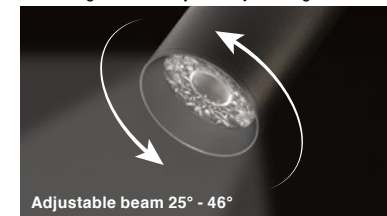

Optional zoom lens (Tektus 60 only):

Beam angle can be adjusted by rotating the frontring