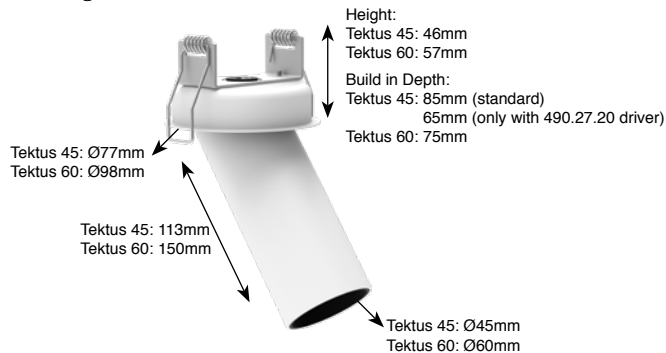

Tektus 45: Ø70mm
Tektus 60: Ø92mm

Recessed mounting in horizontal ceilings only!

Driver:
- Included in article number and included in price
- External/Remote installation

Data sheets and wiring guide: see website
Driver information: see p.334-335