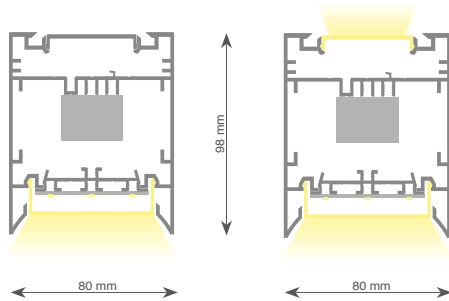

LEDLiner80

Suspended & Ceiling Mounted

Square aluminium extruded profile 80x98mm for ceiling or suspended mounting solutions. Strong attention is given to thermal management (reduction of heat), equal light distribution and glare reduction. LEDLiner80 offers the latest and best performing LED lighting technology using Philips LED Lines.

Average weight of equipped profile:
4.00kg/m

Possibilities

Mounting:

- Suspended
- Ceiling mounted

Modules:

- Linear LED modules - Down
- Linear LED modules - Up/Down
- Titan Module

Options/Accessories

- Prismatic cover (glare reduction)
- Emergency lighting (1Hr/3Hrs)
- Actilume daylight/presence sensor