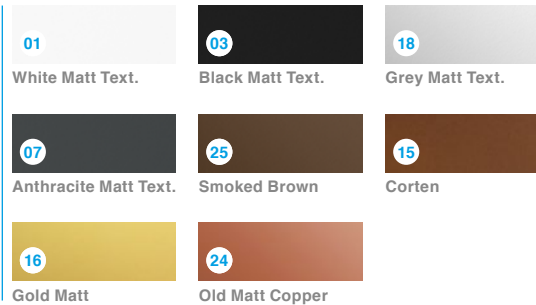

Available colors