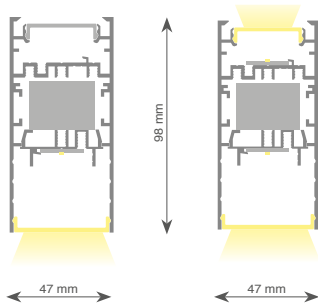

Average weight of equipped profile:
2.70kg/m

Possibilities

Mounting:

- Suspended
- Ceiling mounted
- Wall mounted

Modules:

- Linear LED modules - Down
- Linear LED modules - Up/Down
- Juno Module
- Titan Module

Ready to go:

- Suspended..... p.196, 200, 201
- Ceiling Mounted..... p.197
- Wall Mounted..... p.198, 202, 203

Available colors

LEDLiner47 - Basic components

Profile housing

Profile /meter (max. length single piece 3400mm)