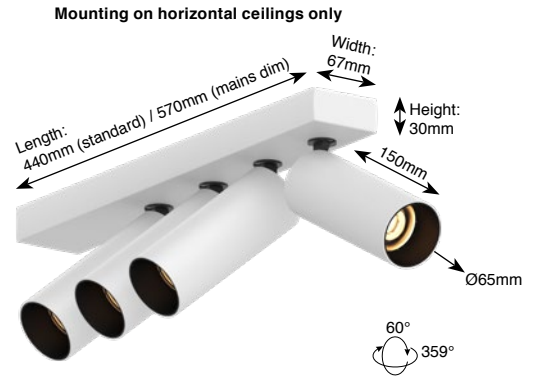

Tektus 60 Slim 4-Way

Technical Datasheet

DOXIS
LIGHTING FACTORY

General	
Type	Ceiling Mounted Luminaire
Material	Aluminium
Lamp Type	COB LED
Adjustable	Yes (60°/359°)
Dimmable	Yes
Cooling	Passive
Energy Class	A++
Weight	n.a.
Photobiol. Safety	RG1
Class	class I

IP20 960°C LED

Features:

High efficiency LED luminaire, equipped with a Citizen COB LED.
High quality components.
Various colors available.

Specifications

Art. nr.	Lightsource INCLUDED	CCT - CRI	Light output* LED / System	Efficacy** LED / System	Power** LED / System (current)	Power supply INCLUDED	SDCM
1926.AA.24.927.XX	(4x) Citizen CLU038J LED	2700K - Ra90	(4x) 1517lm / 995lm	134lm/W / 77lm/W	(4x) 11.3W / 13.0W (350mA)	Non dimmable driver	3
1926.AA.24.930.XX	(4x) Citizen CLU038J LED	3000K - Ra90	(4x) 1577lm / 1035lm	140lm/W / 80lm/W	(4x) 11.3W / 13.0W (350mA)	Non dimmable driver	3
1926.AA.24.940.XX	(4x) Citizen CLU038J LED	4000K - Ra90	(4x) 1601lm / 1050lm	142lm/W / 81lm/W	(4x) 11.3W / 13.0W (350mA)	Non dimmable driver	3
1926.AA.26.927.XX	(4x) Citizen CLU038J LED	2700K - Ra90	(4x) 1517lm / 995lm	134lm/W / 77lm/W	(4x) 11.3W / 13.0W (350mA)	Touch & DALI dim. driver	3
1926.AA.26.930.XX	(4x) Citizen CLU038J LED	3000K - Ra90	(4x) 1577lm / 1035lm	140lm/W / 80lm/W	(4x) 11.3W / 13.0W (350mA)	Touch & DALI dim. driver	3
1926.AA.26.940.XX	(4x) Citizen CLU038J LED	4000K - Ra90	(4x) 1601lm / 1050lm	142lm/W / 81lm/W	(4x) 11.3W / 13.0W (350mA)	Touch & DALI dim. driver	3