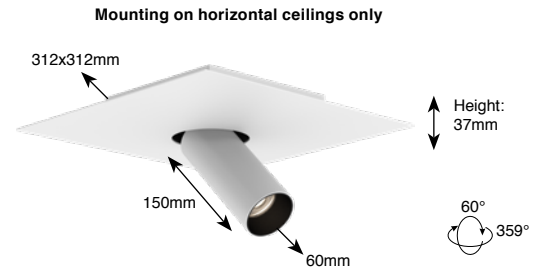

# Tektus 60 1-Way Square

Technical Datasheet

**DOXIS**  
LIGHTING FACTORY

General	
Type	Ceiling Mounted Luminaire
Material	Aluminium + Steel
Lamp Type	COB LED
Adjustable	No (Fixed)
Dimmable	Yes
Cooling	Passive
Energy Class	A++
Weight	n.a.
Photobiol. Safety	RG1
Class	class I