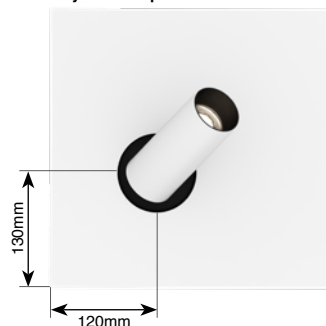

# Tektus 60 1-Way Square

Technical Datasheet

**DOXIS**  
LIGHTING FACTORY

General	
Type	Ceiling Mounted Luminaire
Material	Aluminium + Steel
Lamp Type	COB LED
Adjustable	No (Fixed)
Dimmable	Yes
Cooling	Passive
Energy Class	A++
Weight	n.a.
Photobiol. Safety	RG1
Class	class I

- ZM - 25-46° Zoom Lens - 0000.23.00.000.00
- 23 - 23° Lens - 0000.23.00.000.00
- 36 - 36° Lens - 0000.36.00.000.00
- 48 - 48° Lens - 0000.48.00.000.00
- 57 - 57° Lens - 0000.57.00.000.00

**Lumen Maintenance Citizen COB LED (Tc=85°C)**

**Asymmetric position:**

**Optional zoom lens (Tektus 60 only):**

Beam angle can be adjusted by rotating the frontring