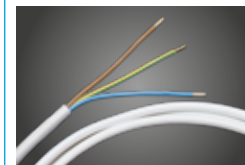

White Textile Cable Supply		
3x0.75mm² - 2000mm	2154.00.01	€ 26.00
3x0.75mm² - 4000mm	2155.00.01	€ 35.00
5x0.75mm² - 2000mm	2156.00.01	€ 33.00
5x0.75mm² - 4000mm	2157.00.01	€ 46.00
7x0.75mm² - 2000mm	2158.00.01	€ 38.00
7x0.75mm² - 4000mm	2159.00.01	€ 55.00