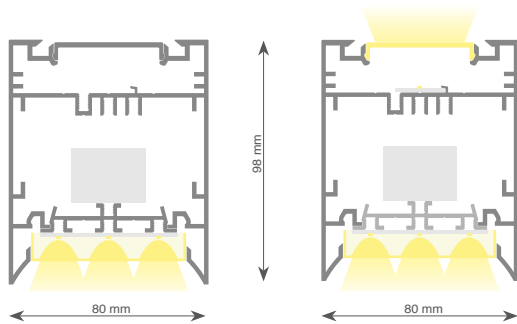

LEDLiner80 UGR

Suspended & Ceiling Mounted

Square aluminium extruded profile 80x98mm for ceiling or suspended mounting solutions. Strong attention is given to thermal management (reduction of heat), equal light distribution and glare reduction. LEDLiner80 offers the latest and best performing LED lighting technology using Philips LED Lines.

Average weight of equipped profile:
4.00kg/m