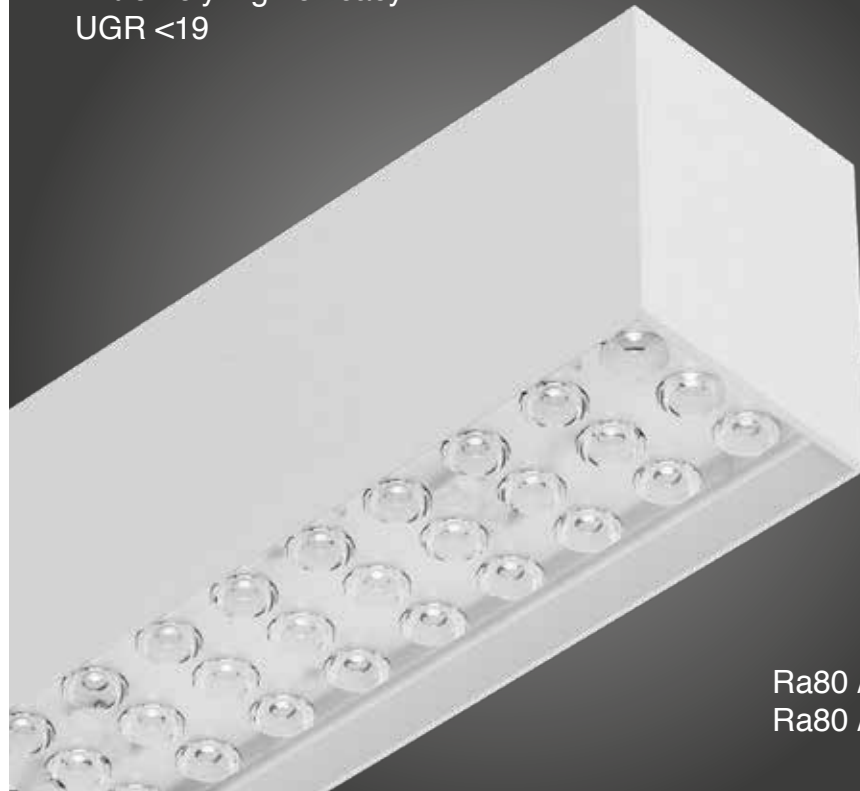

### Index

**Custom made:**

- Lens Array Down ..... p.254
- Lens Array Down + Opal up ..... p.255

**Ready to go:**

Not available

Extremely high efficacy  
UGR <19

Ra80 / 3000K  
Ra80 / 4000K

Available colors