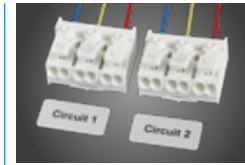

Extra circuit		
Per meter		
Extra circuit /m	650.00.00	€ 30.00
When multiple modules are used in one profile, modules can be switched individually using multiple circuits.		
Length of extra circuit equals the full length of the profile.