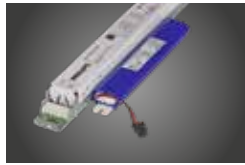

Emergency module for linear modules		
1Hr Standard	659.24.LED-1	€ 192.00
3Hrs Standard	659.24.LED-3	€ 240.00
1Hr DALI	659.26.LED-1	€ 227.00
3Hrs DALI	659.26.LED-3	€ 276.00
Emergency modules are equipped with self-testing.		
DALI version with on command testing, status read-out and additional functionality.		
More info see p.271