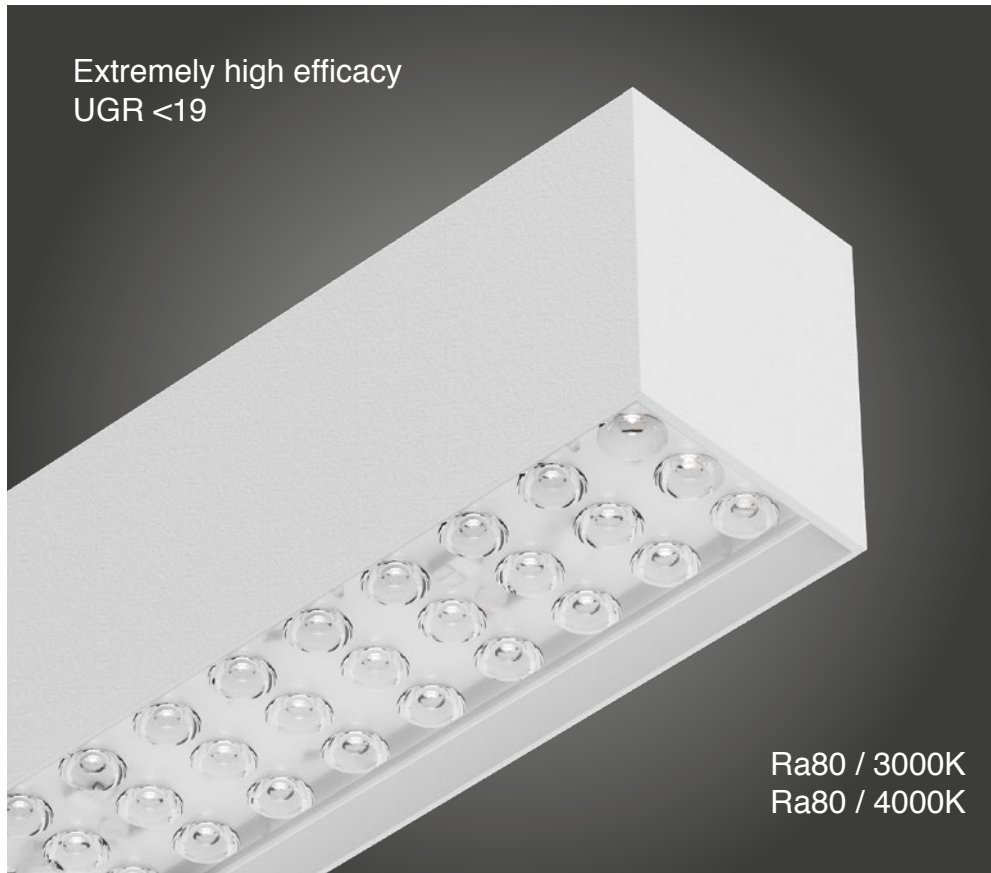

Available colors

01	03	18
White Matt Text.	Black Matt Text.	Grey Matt Text.
07	25	15
Anthracite Matt Text.	Smoked Brown	Corten
16	24	
Gold Matt	Old Matt Copper