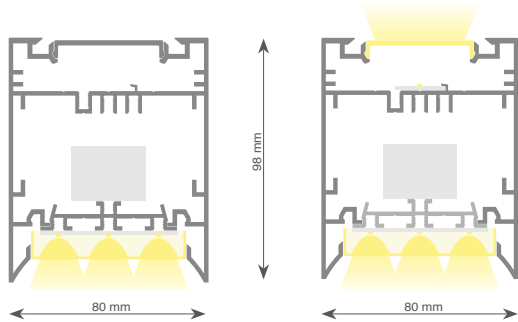

LEDLiner80 UGR

Suspended & Ceiling Mounted

Square aluminium extruded profile 80x98mm for ceiling or suspended mounting solutions. Strong attention is given to thermal management (reduction of heat), equal light distribution and glare reduction. LEDLiner80 offers the latest and best performing LED lighting technology using Philips LED Lines.

Average weight of equipped profile:
4.00kg/m

Possibilities

Mounting:

- Suspended
- Ceiling mounted

Modules:

- LEDLiner Down Optics
- LEDLiner Up/Down Optics

Options/Accessories

- Emergency lighting (1Hr/3Hrs)
- Actilume daylight/presence sensor

Index

Custom made:

- Lens Array Down p.254
- Lens Array Down + Opal up p.255

Ready to go:

Not available