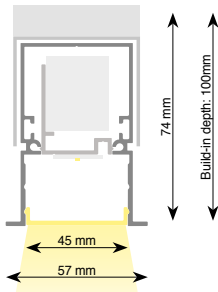

Ready To Go LEDliner45 Down - Recessed

Average weight of equipped profile: 2.60 kg/m