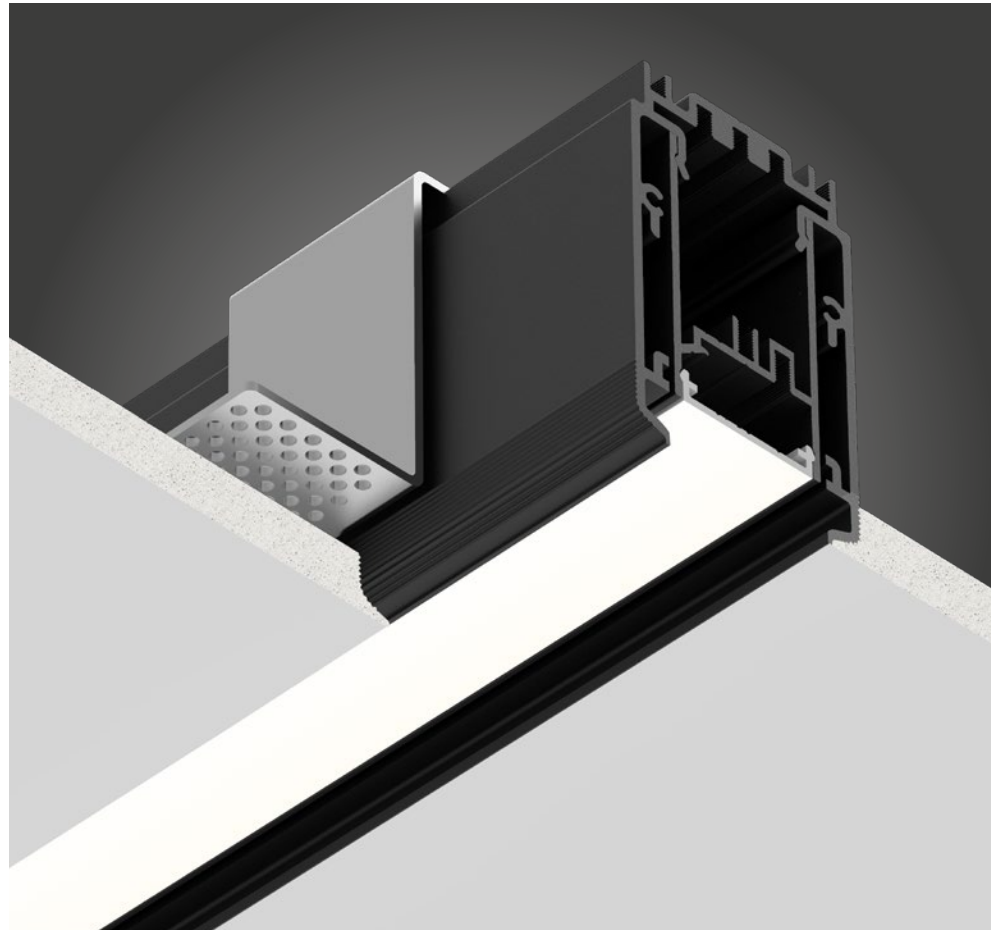

Available colors

01

White Matt Text.

09

Black Anodised