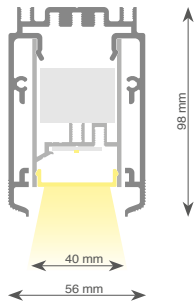

Average weight of equipped profile:
3.00kg/m

Possibilities

Mounting:

- Trimless
- Recessed

Modules:

- Linear LED modules - Down
- Titan Module

Options/Accessories

- Emergency lighting (1Hr/3Hrs)