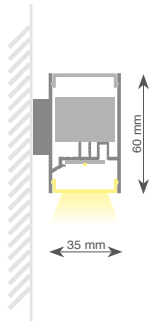

Ready To Go LEDLiner35 Down - Wall Mounted

Average weight of equipped profile: 1.60 kg/m