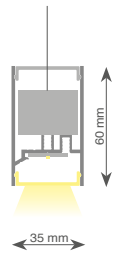

Ready To Go LEDLiner35 Down - Suspended