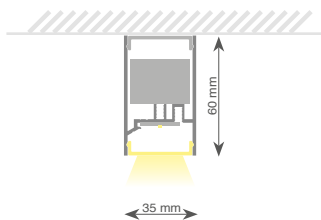

Ready To Go LEDLiner35

Down - Ceiling Mounted