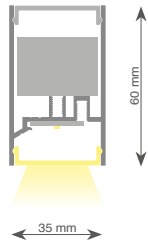

Average weight of equipped profile:
1.60kg/m

Possibilities

Mounting:

- Suspended
- Ceiling mounted
- Wall mounted

Modules:

- Linear LED modules - Down

Options/Accessories

- Emergency lighting (1Hr/3Hrs)
- Actilume daylight/presence sensor