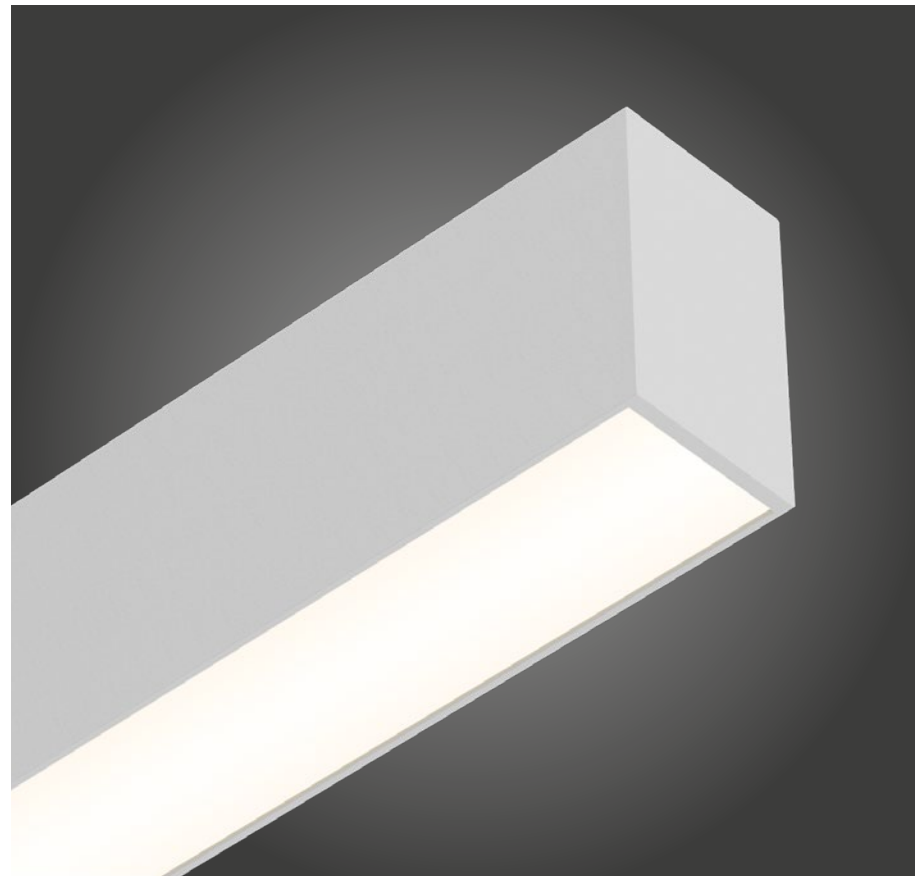

LEDLiner35

Suspended & Ceiling or Wall Mounted

Aluminium extruded profile 35x60 mm for ceiling, wall or suspended mounting solutions. Strong attention is given to thermal management (reduction of heat). LEDLiner35 offers the latest and best performing LED lighting technology using Philips LED modules.

Average weight of equipped profile:
1.60kg/m

Possibilities

Mounting:

- Suspended
- Ceiling mounted
- Wall mounted

Modules:

- Linear LED modules - Down

Options/Accessories

- Emergency lighting (1Hr/3Hrs)
- Actilume daylight/presence sensor

5 Years **Philips** Warranty

Index

Custom made:

Linear modules Down..... p.248

Ready to go:

Suspended..... p.189

Ceiling mounted..... p.190

Wall mounted..... p.191

Available colors

01	03	18
White Matt Text.	Black Matt Text.	Grey Matt Text.
07	25	15
Anthracite Matt Text.	Smoked Brown	Corten
16	24	
Gold Matt	Old Matt Copper