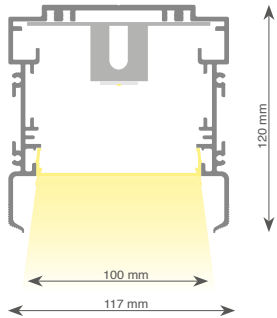

Average weight of equipped profile:
4,40kg/m

Possibilities

Mounting:

- Trimless
- Recessed

Modules:

- Linear LED modules - Down
- Titan Module
- Atlas Module

Options/Accessories

- Emergency lighting (1Hr/3Hrs)