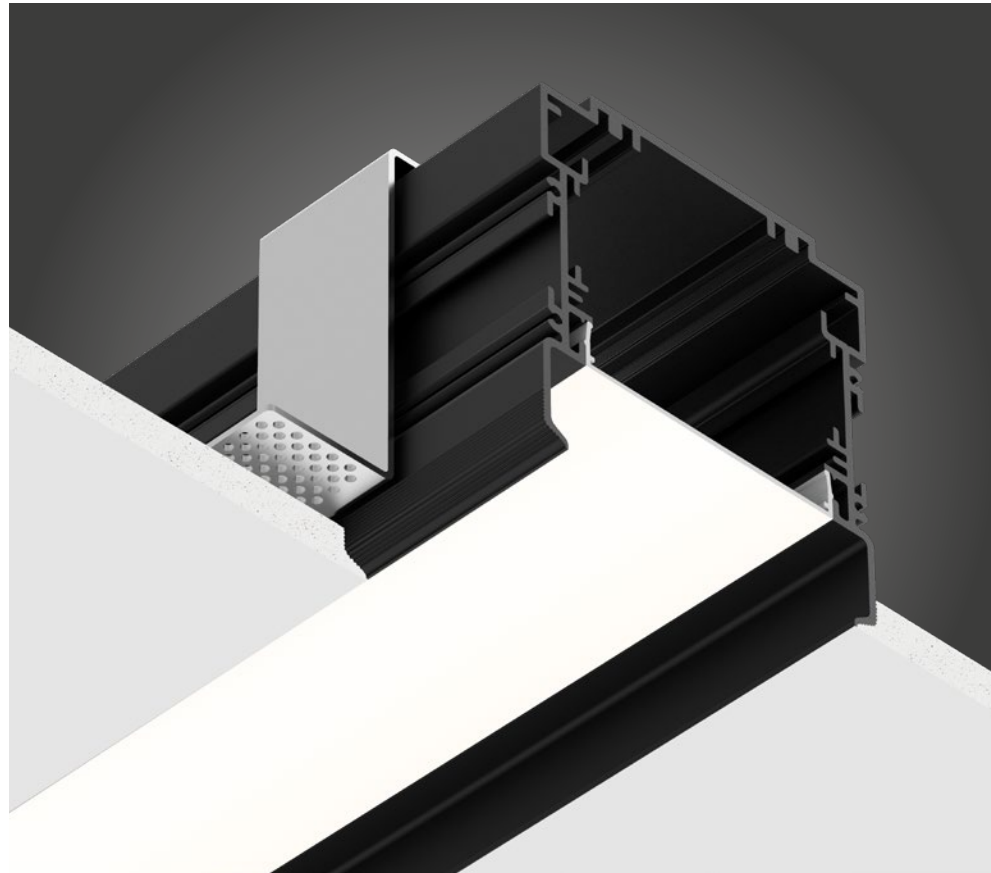

Available colors

01

White Matt Text.

09

Black Anodised